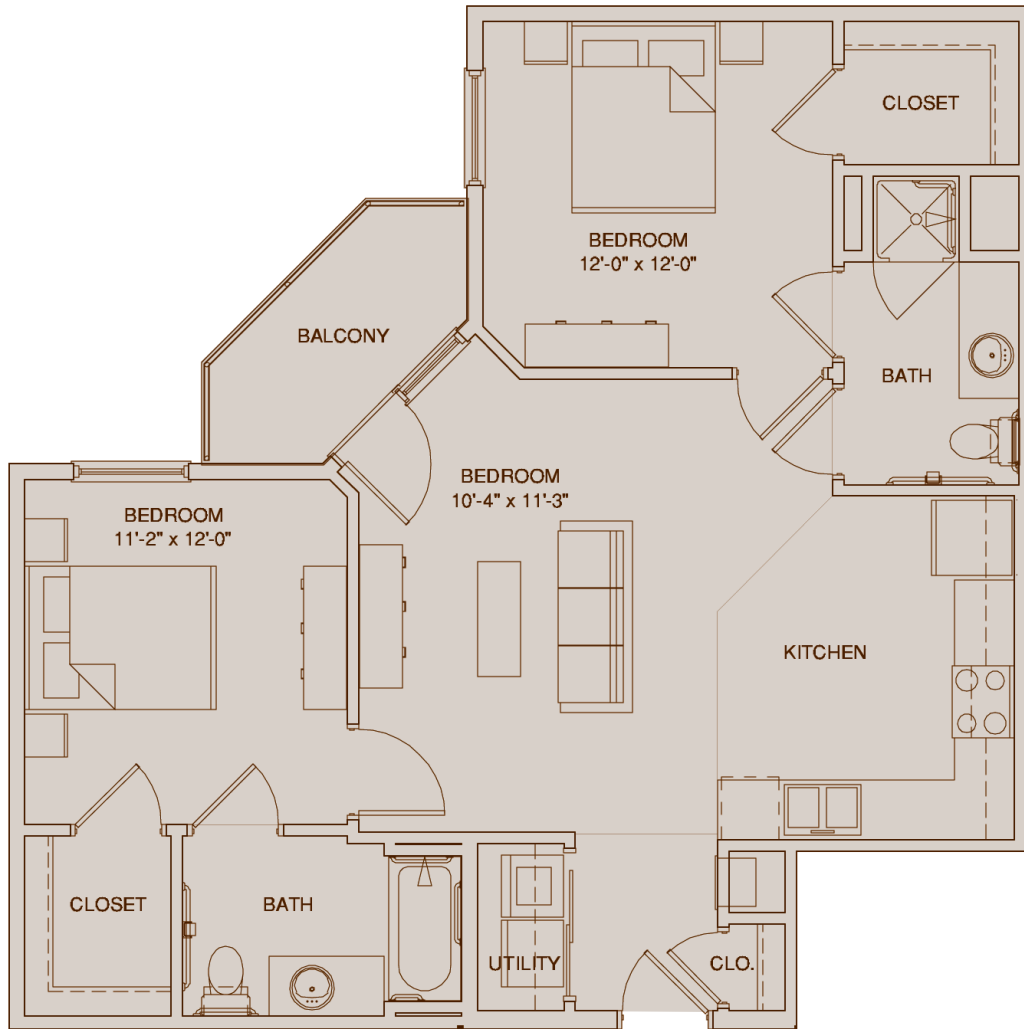

CITYVILLE

BLOCK 121

B2-A

Two Bedroom / Two Bath
968 SF*

**Square footage amounts are approximate. Balconies in select units.*