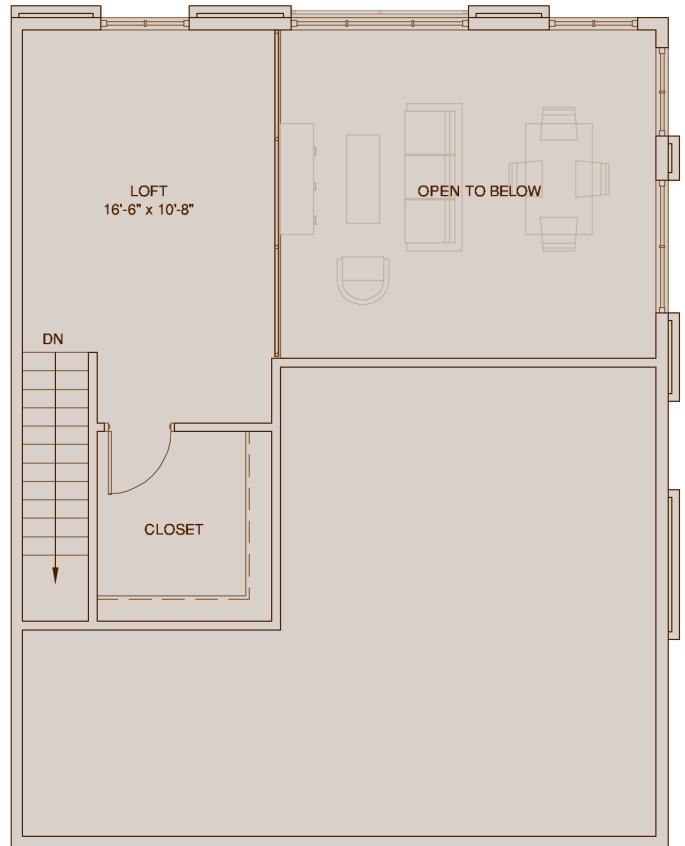

CITYVILLE

BLOCK 121

B1 - Loft

Two Bedroom / Two Bath / Loft
1394 SF*

**Square footage amounts are approximate. Balconies in select units.*