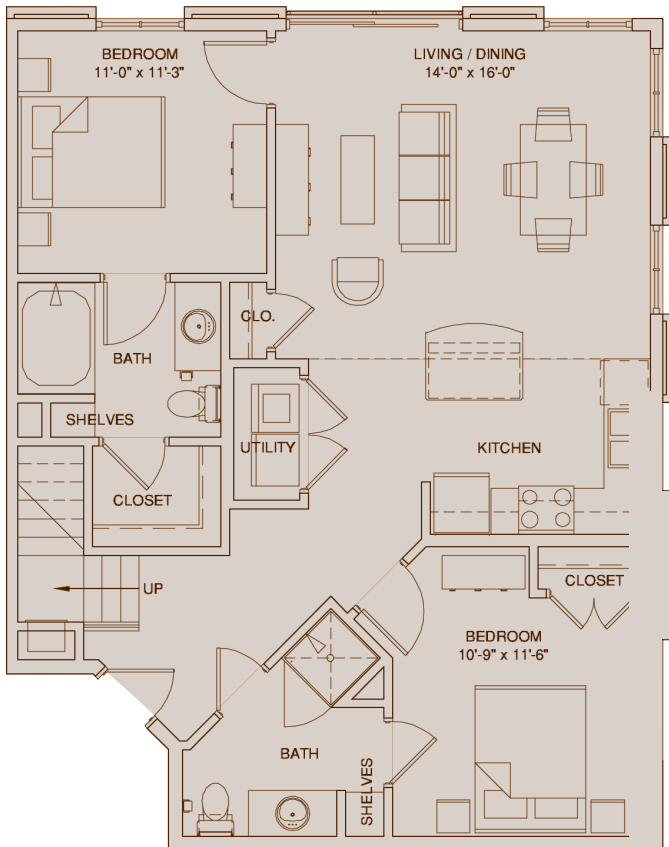

CITYVILLE

BLOCK 121

B1 - Loft

Two Bedroom / Two Bath / Loft
1394 SF*

**Square footage amounts are approximate. Balconies in select units.*