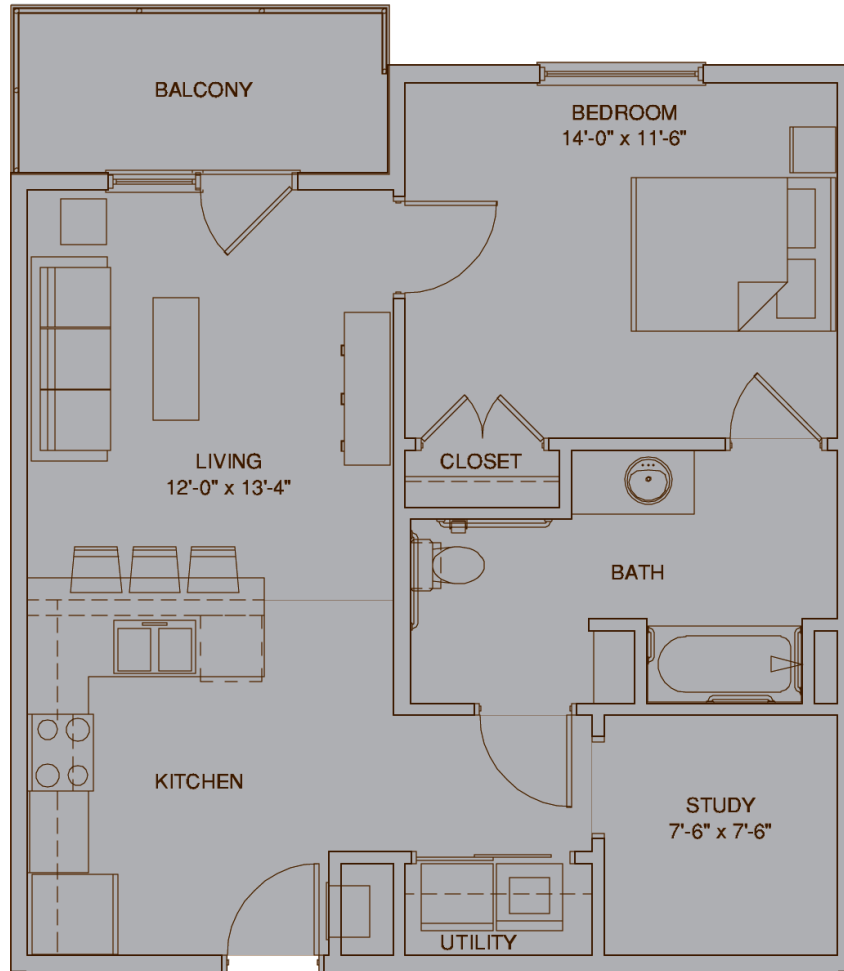

CITYVILLE

BLOCK 121

A9-A

One Bedroom / Study / One Bath
770 SF*

**Square footage amounts are approximate. Balconies in select units.*