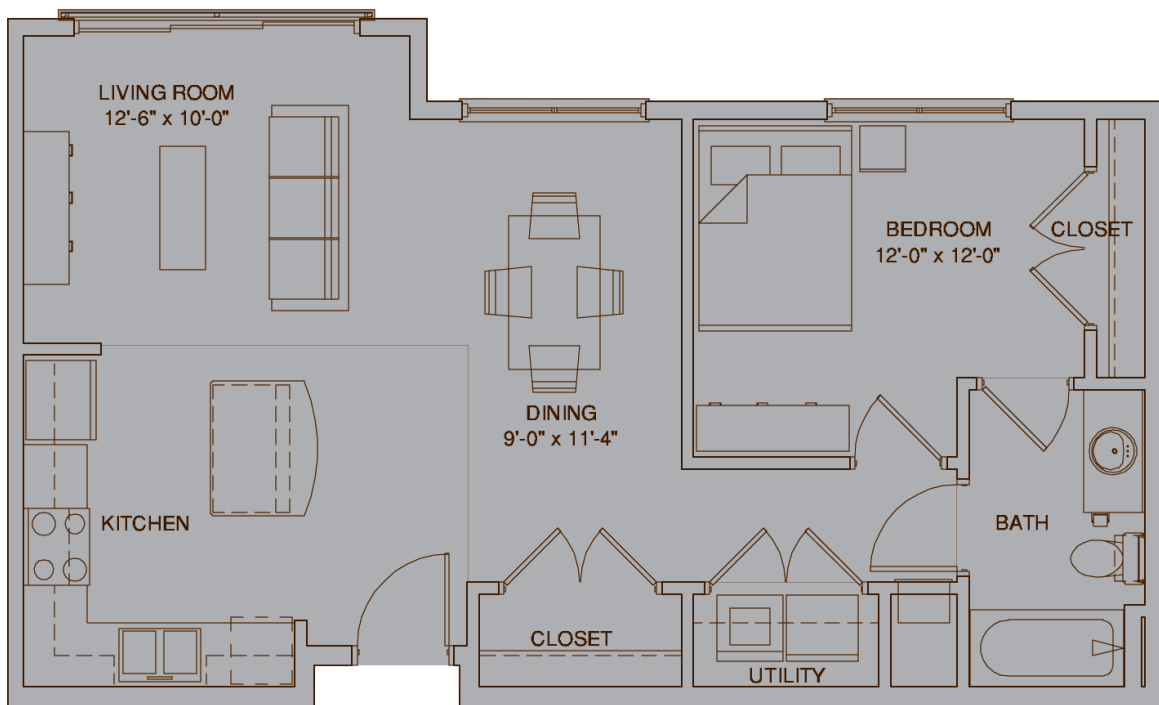

## BLOCK 121

### A8

One Bedroom / One Bath  
765 SF\*

*\*Square footage amounts are approximate. Balconies in select units.*