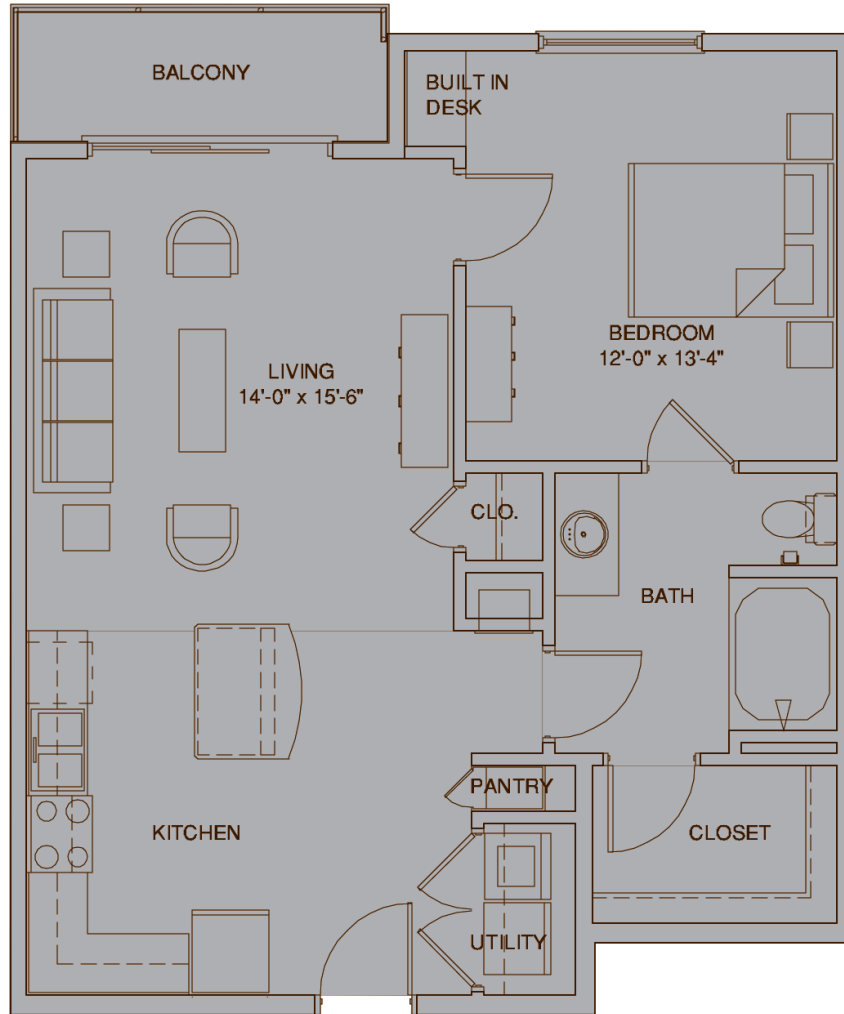

## BLOCK 121

### A11

One Bedroom / One Bath  
815 SF\*

*\*Square footage amounts are approximate. Balconies in select units.*